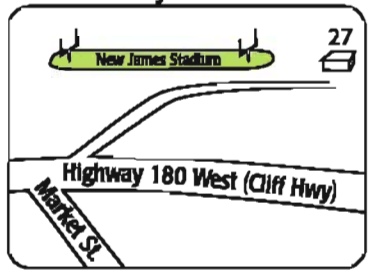

Police Academy

West Street

- | | | |
|--|--|--|
| <ul style="list-style-type: none"> 1. Alumni Garden 2. Barnard Hall – United Campus Ministry 3. Ben Altamirano Field 4. Besse-Forward Global Resource Ctr. BESFOR 5. Bowden Hall 6. Brancheau P.E. Complex BRANCH <ul style="list-style-type: none"> a. Fieldhouse b. Intramural Gym 7. Campus Police 8. Castorena Hall - Administration Bldg. 9. Centennial Hall 10. Chino Bldg. CHINOB 11. Eckles Hall 12. Fine Arts Center Theatre FACTOR 13. Fleming Hall – University Museum FLEMHL 14. Glaser Hall GLASHL 15. Graham Gymnasium GRAGYM | <ul style="list-style-type: none"> 16. Harlan Hall HARLHL 17. Hunter Hall HUNTHL 18. J. Cloyd Miller Library MILLRY 19. James B. Fox Athletic Complex FOXCOMP 20. Juan Chacon Bldg. JUANCH 21. Kilpatrick Tennis Courts 22. Light Hall LIGHTL <ul style="list-style-type: none"> a. Light Hall Auditorium 23. Martinez - Fall Bldg. MARTFB 24. McCray Art Bldg. MCCRAY 25. M.e.Ch.A. Bldg. 26. Muir Heights (Family Housing) 27. New James Stadium JANSTA <ul style="list-style-type: none"> – Police Academy (Off Campus) 28. Old James Stadium 29. Old Student Memorial Bldg. <ul style="list-style-type: none"> – Campus Post Office | <ul style="list-style-type: none"> 30. Parotti Bldg. PAROTT 31. Phelps Dodge Bldg. PHELPD 32. Physical Plant 33. President's Residence 34. Regents Row (Apartments) 35. Ritch Hall 36. Sechler - Rhoades Hall SECHHL 37. Softball Field 38. Thomas B. McDonald Student Memorial Ctr. 39. Thomas B. McDonald Student Memorial Patio 40. Watts Hall (Off Campus) WATTHL 41. Webb Drama Bldg. WEBDRAM |
|--|--|--|