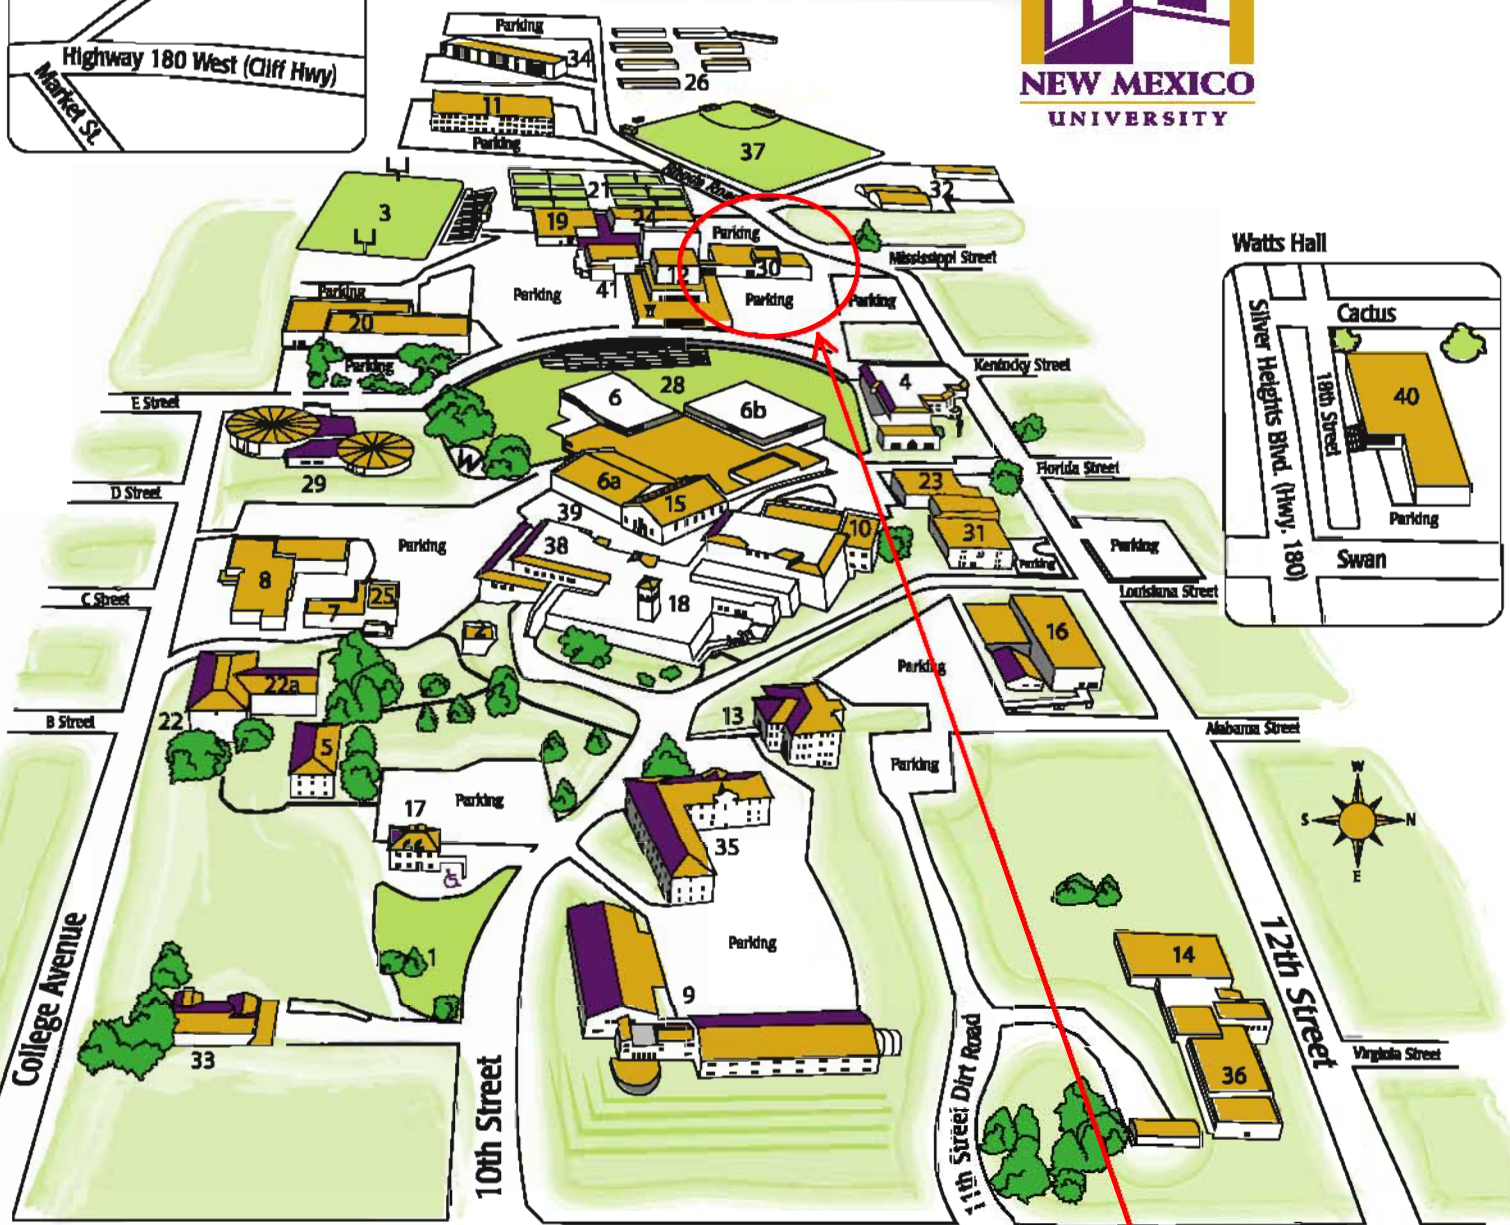

Police Academy

West Street

- | | | |
|--|--|--|
| <ul style="list-style-type: none"> 1. Alumni Garden 2. Barnard Hall – United Campus Ministry 3. Ben Altamirano Field 4. Besse-Forward Global Resource Ctr. BESFOR 5. Bowden Hall 6. Brancheau P.E. Complex BRANCH <ul style="list-style-type: none"> a. Fieldhouse b. Intramural Gym 7. Campus Police 8. Castorena Hall - Administration Bldg. 9. Centennial Hall 10. Chino Bldg. CHINOB 11. Eckles Hall 12. Fine Arts Center Theatre FACTOR 13. Fleming Hall – University Museum FLEMHL 14. Glaser Hall GLASHL 15. Graham Gymnasium GRAGYM | <ul style="list-style-type: none"> 16. Harlan Hall HARLHL 17. Hunter Hall HUNTHL 18. J. Cloyd Miller Library MILLRY 19. James B. Fox Athletic Complex FOXCOMP 20. Juan Chacon Bldg. JUANCH 21. Kilpatrick Tennis Courts 22. Light Hall LIGHTL <ul style="list-style-type: none"> a. Light Hall Auditorium 23. Martinez - Fall Bldg. MARTFB 24. McCray Art Bldg. MCCRAY 25. M.e.Ch.A. Bldg. 26. Muir Heights (Family Housing) 27. New James Stadium JANSTA <ul style="list-style-type: none"> – Police Academy (Off Campus) 28. Old James Stadium 29. Old Student Memorial Bldg. <ul style="list-style-type: none"> – Campus Post Office | <ul style="list-style-type: none"> 30. Parotti Bldg. PAROTT 31. Phelps Dodge Bldg. PHELPD 32. Physical Plant 33. President's Residence 34. Regents Row (Apartments) 35. Ritch Hall 36. Sechler - Rhoades Hall SECHHL 37. Softball Field 38. Thomas B. McDonald Student Memorial Ctr. 39. Thomas B. McDonald Student Memorial Patio 40. Watts Hall (Off Campus) WATTHL 41. Webb Drama Bldg. WEBDRAM |
|--|--|--|